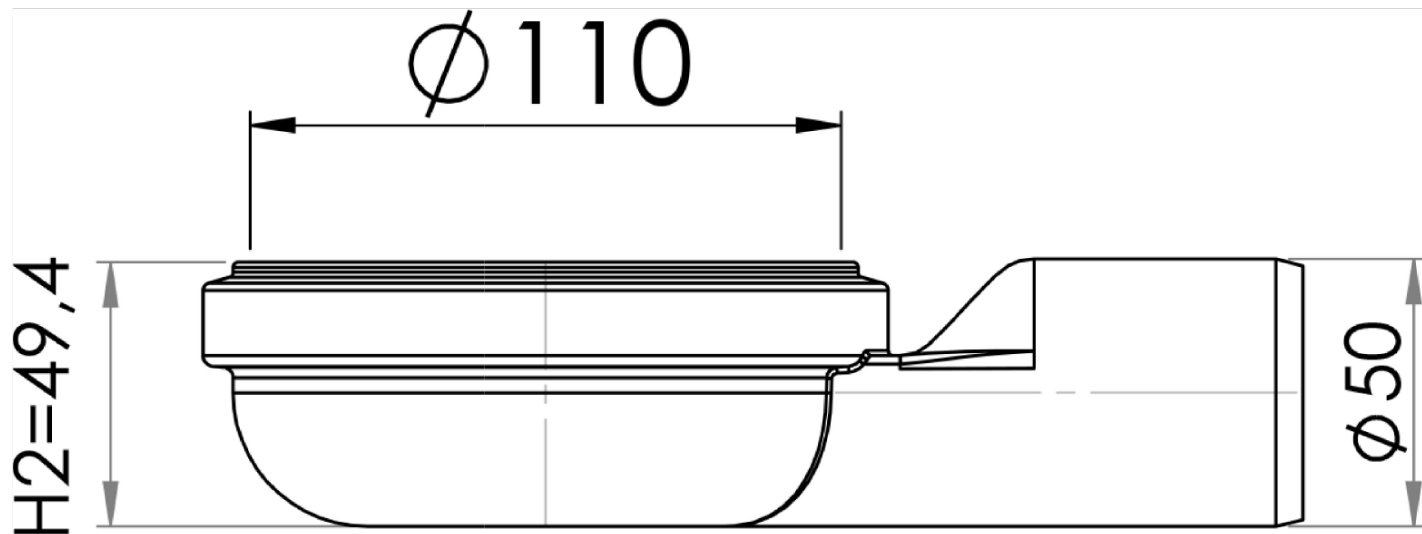

This document must not be copied without our written permission, and the contents thereof must not be imported to a third party nor be used for any unauthorized purpose. Contravention will be prosecuted. Purus AB

Denne handling får ej uden vort medgivende kopieres. Den får ej heller delgives anden eller etjest. Udleveringen ansværes. Overtrædelse heraf bestraffes med stad av gældende lovg. Purus AB

SE	Brunnsunderdel ø50 sidoutlopp plast låg
NO	Slukpote ø50 sideutløp plast lav
DK	Udløbshus ø50 vandret plast lav
FI	Kaivo-osa ø50 vaakakaivo muovi matala
EN	Channel outlet ø50 side plastic low
DE	Rindeauslass ø50 Seite Kunststoff niedrig

Project no	Annotation	A4	Surface treatment	This drawing replace	1	Date			
PURUS		Scale	Page	General tolerance, ISO 2768	Weight (gram)	Volume (cm³)	Approved by	1	Date
		1(1)	medel						
Material		PP		RSK no		Designer		Created date	
						FW		161221	
Name		Brunnsunderdel ø50 sida plast låg			Article no		PR855640x		
							Edition		

Purus AB Södra Dragongatan 15
SE 271 39 Ystad, SWEDEN
Ph +46 10 4144 900 Fax +46 10 4144 996
www.purus.se