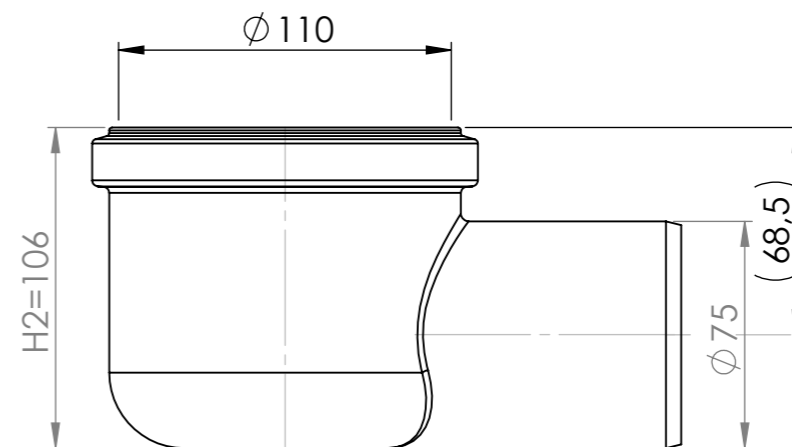

Low Outlet 50mm

Side Outlet 50mm

Side Outlet 75mm

Bottom Outlet 75mm

Annotation		A3		This drawing replace		Replaced by		Date	
		Scale		Page		General tolerance. ISO 2768-1		Weight (gram)	
		1:2.5		1(1)					
Material		Surface treatment		Designer		Created date		Volume (cm3)	
Name		Article no		43004--43007		Edition			
Purus AB Södra Dragongatan 15 SE-271 39 YSTAD, SWEDEN Ph. +46 104144900 Fax +46 104144996 www.purus.se									