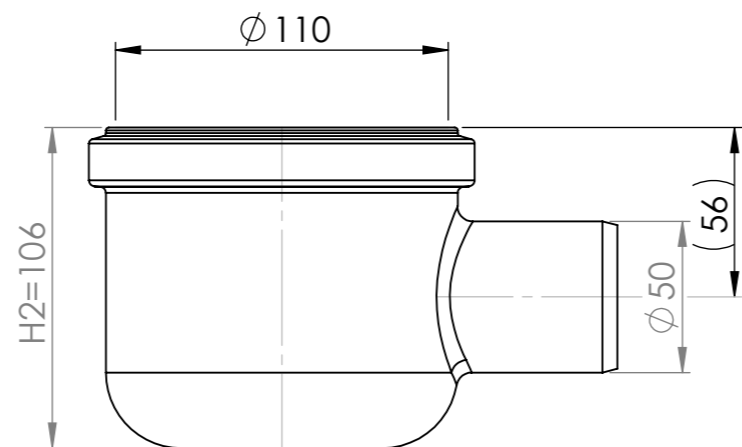

Low Outlet 50mm

Side Outlet 50mm

Side Outlet 75mm

Bottom Outlet 75mm

Annotation		A3		This drawing replace		Replaced by		Date	
		Scale		Page		General tolerance. ISO 2768-1		Weight (gram)	
		1:2.5		1(1)					
Material		Surface treatment		Designer		Created date		Volume (cm3)	
Name		Article no		43004--43007		Edition			
Purus AB Södra Dragongatan 15 SE-271 39 YSTAD, SWEDEN Ph. +46 104144900 Fax +46 104144996 www.purus.se									