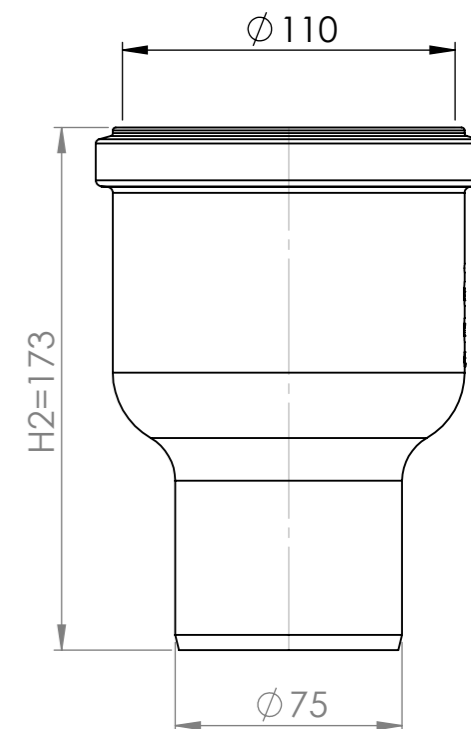

Low Outlet 50mm

Side Outlet 50mm

Side Outlet 75mm

Bottom Outlet 75mm

Annotation		A3		This drawing replace		Replaced by		Date	
		Scale		Page		General tolerance. ISO 2768-1		Weight (gram)	
		1:2.5		1(1)					
Material		Surface treatment		Designer		Created date		Volume (cm3)	
Name		Article no		43004--43007		Edition			
Purus AB Södra Dragongatan 15 SE-271 39 YSTAD, SWEDEN Ph. +46 104144900 Fax +46 104144996 www.purus.se									