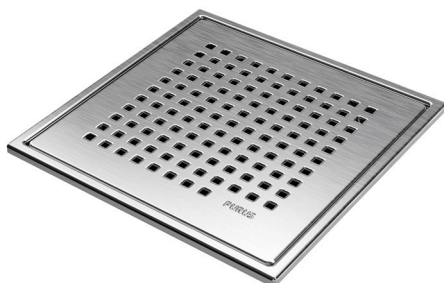


PK155 & PK200 Grates

New designs for 2018

Designs and sizes

PK155 Chess Grate

53385

PK155 Rib Grate

53386

PK200 Chess Grate

53390

PK200 Rib Grate

53391

PK200 Pearl Grate

53392

For more patterns see www.purusgroup.com

155x155mm

200x200mm

Article no	Pattern	Dimension
53386	Rib	155x155mm
53385	Chess	155x155mm

Article no	Pattern	Dimension
53391	Rib	200x200mm
53390	Chess	200x200mm
53392	Pearl	200x200mm

Frame height: 6 mm

Material: Stainless steel (EN1.4301)