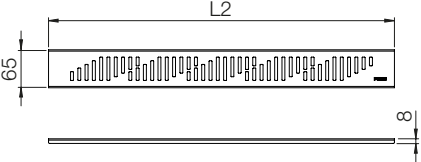

Purus Line Tile Insert Grate/Patterned Grate - Grate & Frame

Frame

L1 = 597, 697, 797, 897, 997, 1197

Grating

L2 = 593, 693, 793, 893, 993, 1193

Purus Line Tile Insert Grate/Patterned Grate - 59mm Outlet Gully