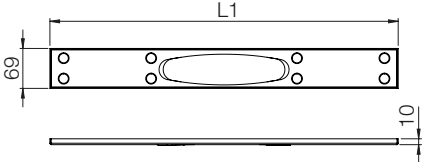

Purus Line Tile Insert Grate/Patterned Grate - Grate & Frame

Frame

L1 = 597, 697, 797, 897, 997, 1197

Grating

L2 = 593, 693, 793, 893, 993, 1193

Purus Line Tile Insert Grate/Patterned Grate - 59mm Outlet Gully