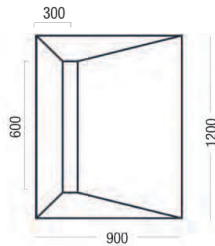

PURUS LINEAR SELF-SUPPORTING WETROOM FORMER TRAYS

All trays are suitable for installing the Purusline Living linear channels into joist and concrete floors

All trays can be cut to size. Please leave a minimum of 200mm around each edge of the outlet hole.

All trays are load-bearing up to 470kg.

71209L: 1200x900mm

For the Purusline Living 600mm

71212L: 1200x1200mm

For the Purusline Living 600mm

71409L: 1400x900mm

For the Purusline Living 800mm

71609L: 1600x900mm

For the Purusline Living 800mm