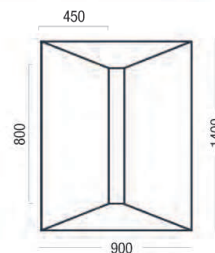

PURUS LINEAR SELF-SUPPORTING WETROOM FORMER TRAYS

All trays are suitable for installing the Purusline Living linear channels into joist and concrete floors

All trays can be cut to size. Please leave a minimum of 200mm around each edge of the outlet hole.

All trays are load-bearing up to 470kg.

71209L: 1200x900mm

For the Purusline Living 600mm

71212L: 1200x1200mm

For the Purusline Living 600mm

71409L: 1400x900mm

For the Purusline Living 800mm

71609L: 1600x900mm

For the Purusline Living 800mm