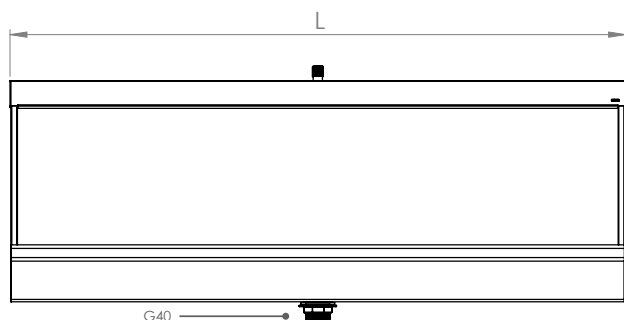

Dimensions

Article no.	Description	L = Length
798 90 12	Urinal trough V301	1200 mm
798 90 13	Urinal trough V301	1800 mm
798 90 14	Urinal trough V301	2400 mm

Product name:	V301
Material:	Stainless steel (EN 1.4301)
Accessories:	8120008 - PUM basin outlet
	52791 - PUM insert
	21154 - Cleaning agent (1 litre)
	21153 - Plastic container for cleaning
	8120027 - Flush pipe incl. clips
	812630 - Clip
	8120006 - Basin waste outlet with filter tray