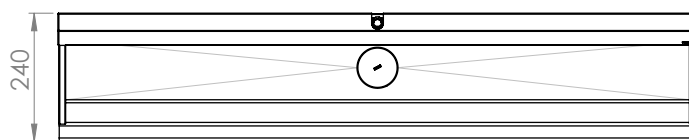

Dimensions

Article no.	Description	L = Length
798 90 12	Urinal trough V301	1200 mm
798 90 13	Urinal trough V301	1800 mm
798 90 14	Urinal trough V301	2400 mm

Product name:	V301
Material:	Stainless steel (EN 1.4301)
Accessories:	8120008 - PUM basin outlet
	52791 - PUM insert
	21154 - Cleaning agent (1 litre)
	21153 - Plastic container for cleaning
	8120027 - Flush pipe incl. clips
	812630 - Clip
	8120006 - Basin waste outlet with filter tray