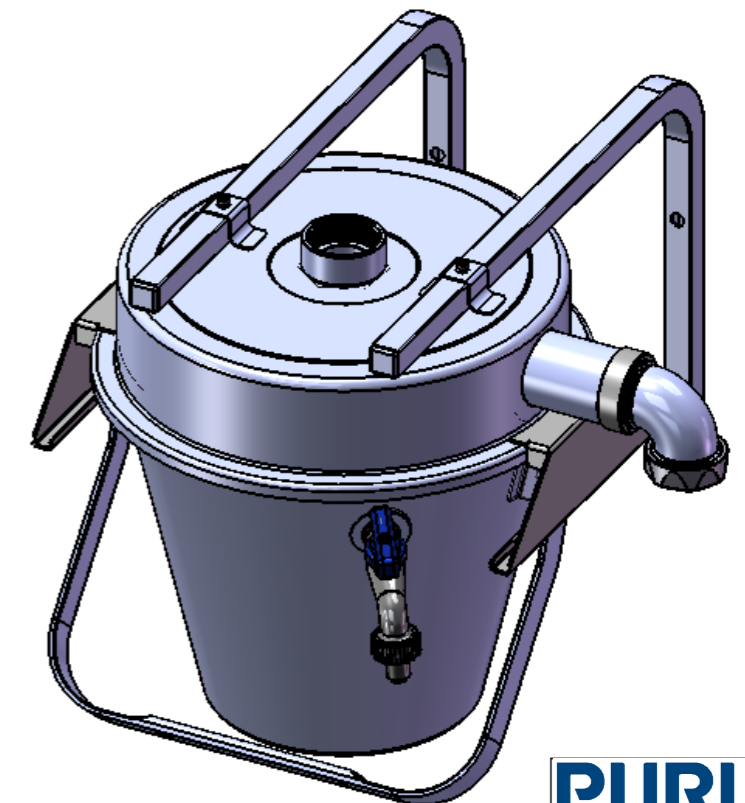

Purus V55

If you would like to change the outlet direction from std right to left version, change position of the bracket.

Thanks for choosing this product.

PURUS

090403 - 1