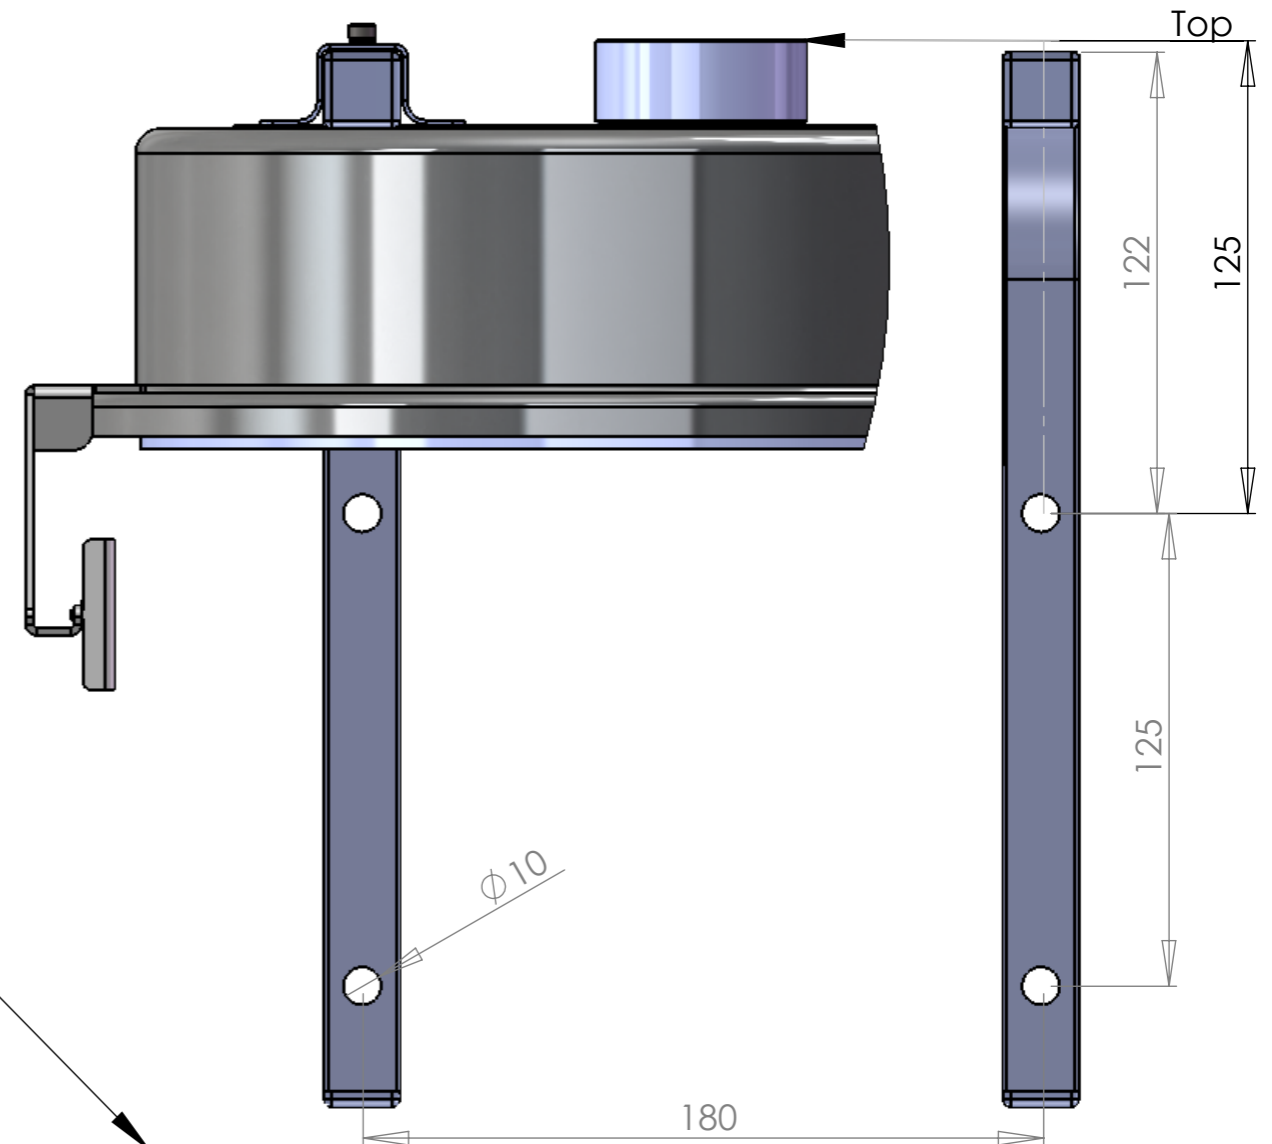

Purus V55

If you would like to change the outlet direction from std right to left version, change position of the bracket.

Thanks for choosing this product.

PURUS

090403 - 1