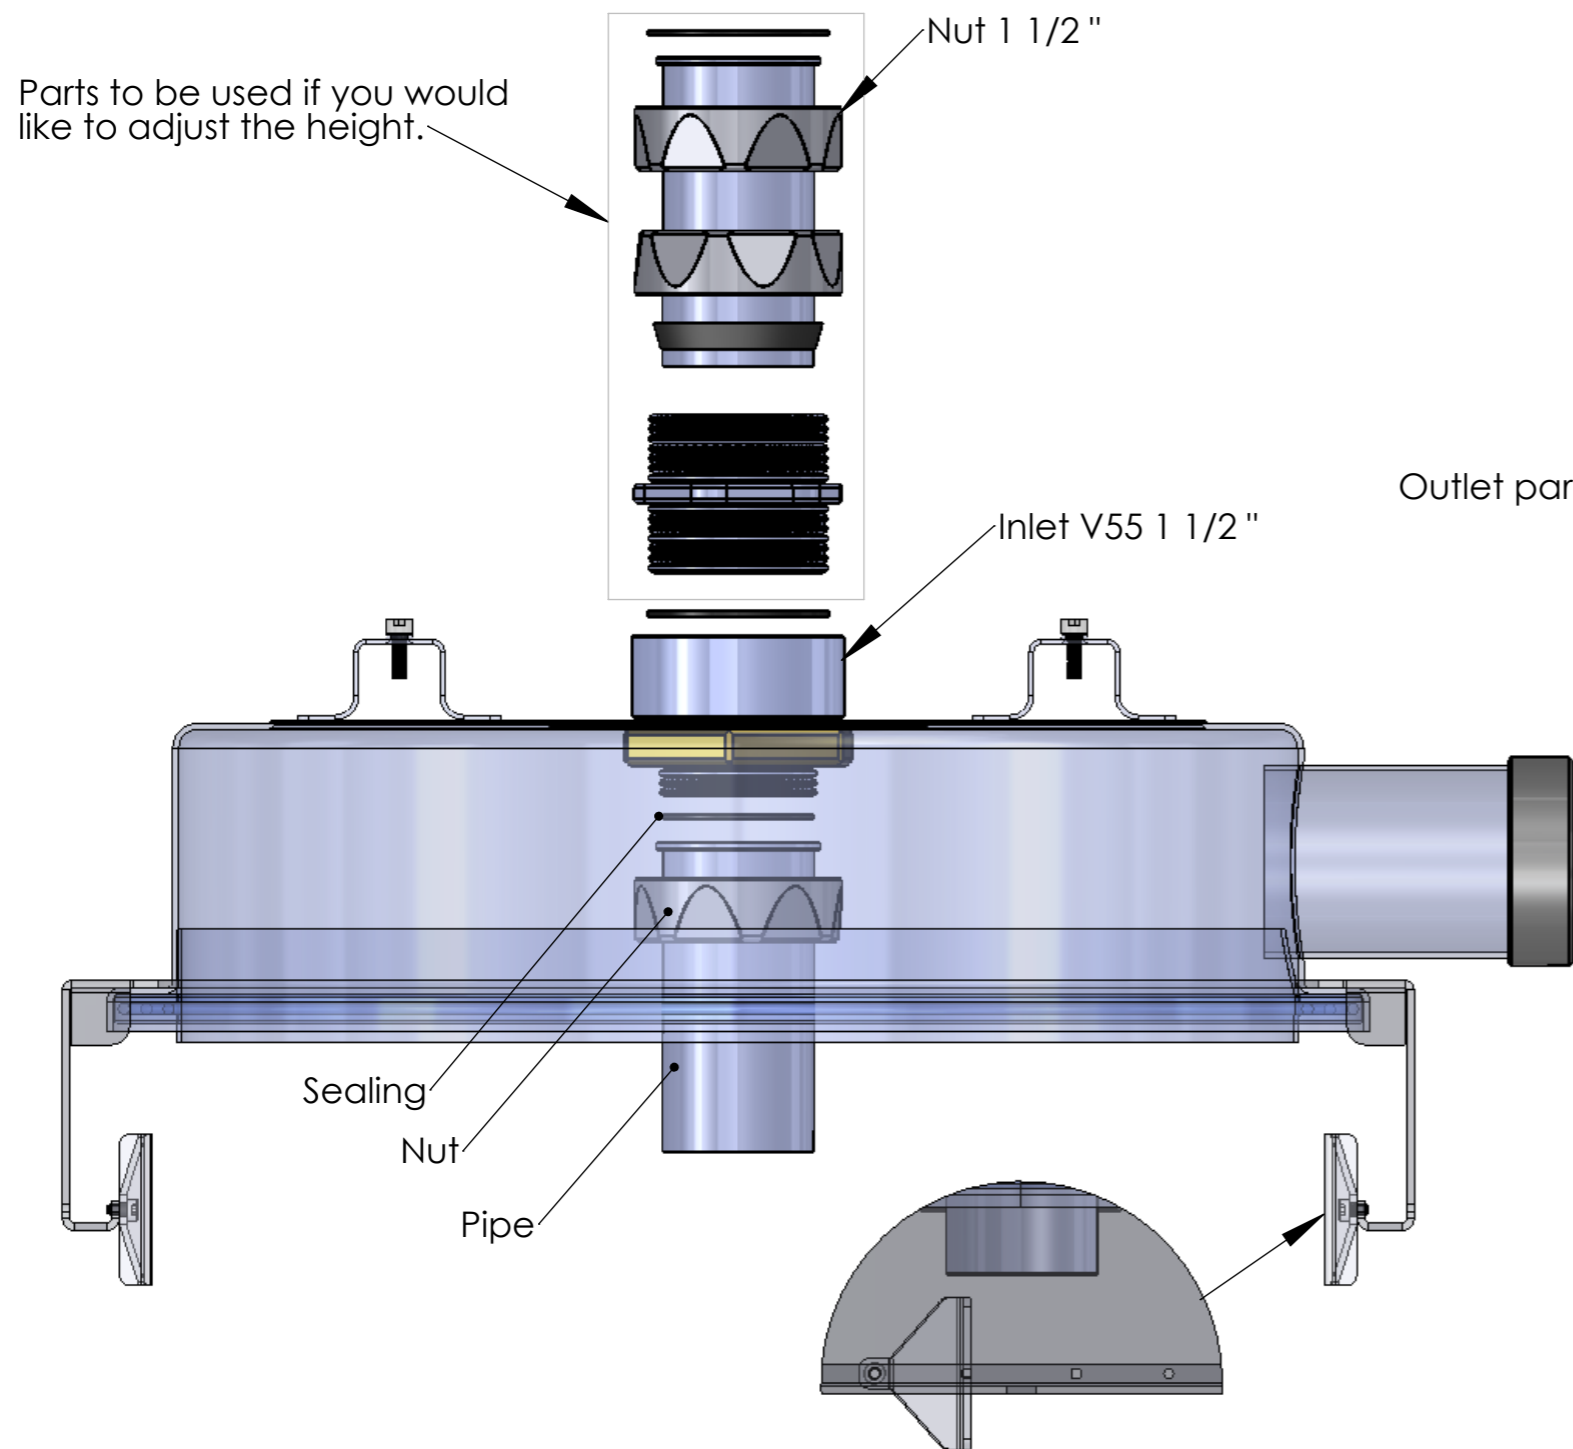

Purus V55

If you would like to change the outlet direction from std right to left version, change position of the bracket.

Thanks for choosing this product.

PURUS

090403 - 1